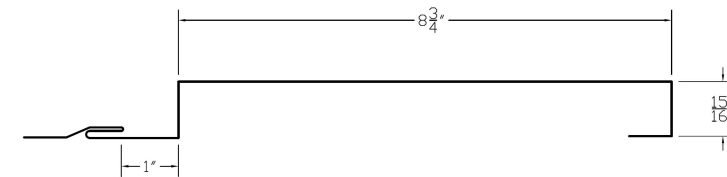

The **BOXRIB** VariPanel system features four (4) panel profiles in a very popular box rib aesthetic. Use any panel separately or together, these four panels will create unique eye-catching shadow lines and interesting aesthetics. With a vast assortment of colors and textured finishes in 40-year PVDF coatings, use both panel profiles together or in any order to make your lasting, low-maintenance exterior stand out from the rest.

VariPanel™
5.1 PLANK

VariPanel™ 5.1 PLANK (SIDEVIEW)

VariPanel™
9.1 PLANK

VariPanel™ 9.1 PLANK (SIDEVIEW)

VariPanel™
55.1 PLANK

VariPanel™ 55.1 PLANK (SIDEVIEW)

VariPanel™
63.1 PLANK

VariPanel™ 63.1 PLANK (SIDEVIEW)

VariPanel Type	Standard Widths	Available In Lengths	Materials	Testing / Certifications
5.1 PLANK	5.75"	2-20 Feet	Galvalume: 24 GA, 22 GA Aluminum: .040, .032	ASTM E283, E330, E331, E1592
9.1 PLANK	9.75"	2-20 Feet	Galvalume: 24 GA, 22 GA Aluminum: .040, .032	ASTM E283, E330, E331, E1592
55.1 PLANK	11.50"	2-20 Feet	Galvalume: 24 GA, 22 GA Aluminum: .040, .032	ASTM E283, E330, E331, E1592
63.1 PLANK	11.75"	2-20 Feet	Galvalume: 24 GA, 22 GA Aluminum: .040, .032	ASTM E283, E330, E331, E1592
77.1 PLANK	15.75"	2-20 Feet	Galvalume: 24 GA, 22 GA Aluminum: .040, .032	ASTM E283, E330, E331, E1592