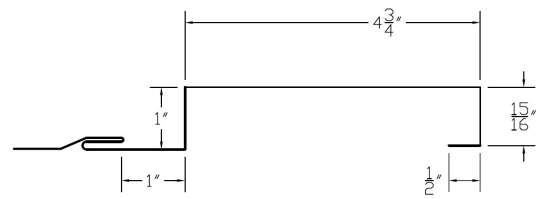

VariPanel™ 5.1 PLANK (SIDEVIEW)