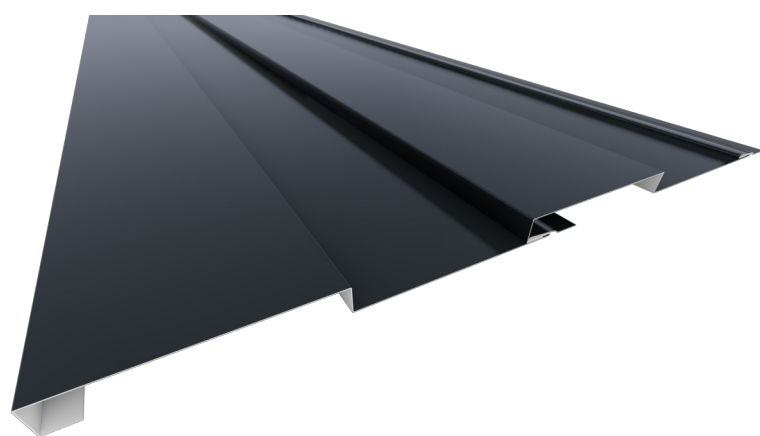

TITANTEK™ BOXRIB VariPanel™

VariPanel™ is a system of similar profile architectural metal claddings that can be used interchangeably, varied, staggered, or randomized by color or profile, allowing designers the freedom to create their own unique and durable exterior aesthetics.

The **BOXRIB** VariPanel system features four (4) panel profiles in a very popular box rib aesthetic. Use any panel separately or together, these four panels will create unique eye-catching shadow lines and interesting aesthetics. With a vast assortment of colors and textured finishes in 40-year PVDF coatings, use both panel profiles together or in any order to make your lasting, low-maintenance exterior stand out from the rest.

VariPanel™
1 RIB

VariPanel™ 1 RIB (SIDEVIEW)

VariPanel™
2 RIB

VariPanel™ 2 RIB (SIDEVIEW)

VariPanel™
3 RIB

VariPanel™ 3 RIB (SIDEVIEW)

VariPanel™
4 RIB

VariPanel™ 4 RIB (SIDEVIEW)