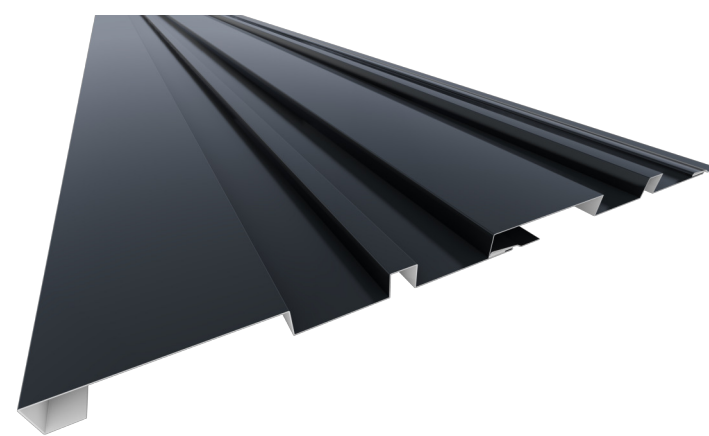

TITANTEK™ BOXRIB VariPanel™

VariPanel™ is a system of similar profile architectural metal claddings that can be used interchangeably, varied, staggered, or randomized by color or profile, allowing designers the freedom to create their own unique and durable exterior aesthetics.

The **BOXRIB** VariPanel system features four (4) panel profiles in a very popular box rib aesthetic. Use any panel separately or together, these four panels will create unique eye-catching shadow lines and interesting aesthetics. With a vast assortment of colors and textured finishes in 40-year PVDF coatings, use both panel profiles together or in any order to make your lasting, low-maintenance exterior stand out from the rest.

VariPanel™
1 RIB

VariPanel™ 1 RIB (SIDEVIEW)

VariPanel™
2 RIB

VariPanel™ 2 RIB (SIDEVIEW)

VariPanel™
3 RIB

VariPanel™ 3 RIB (SIDEVIEW)

VariPanel™
4 RIB

VariPanel™ 4 RIB (SIDEVIEW)