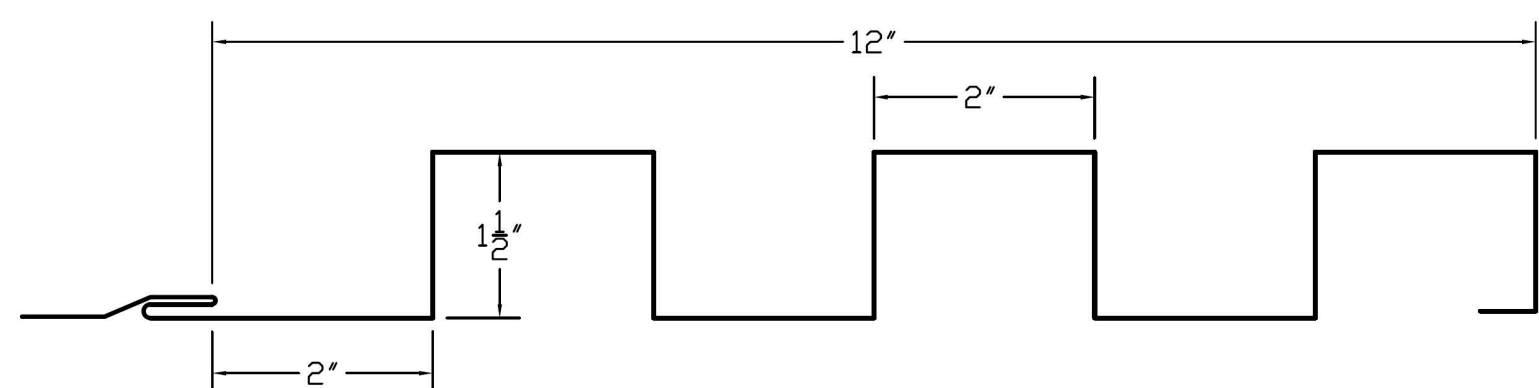

The LARGE BOXRIB VariPanel system features three (3) panel profiles in a very popular box rib aesthetic. Oversized ribs create a deeper reveal that will stand out from a distance, creating deeper shadows and increasing rib distinction. Combine these panels in a pattern, different colors, or install them randomly to create a unique aesthetic.

LBR 1

LBR 1 PROFILE

LBR 2

LBR 2 PROFILE

LBR 3

LBR 3 PROFILE

| VariPanel Type | Standard Widths | Available In Lengths | Materials | Testing / Certifications |
|----------------|-----------------|----------------------|---|------------------------------|
| LBR1 | 12" | 2-20 Feet | Galvalume: 24 GA, 22 GA Aluminum: .040, .032 | ASTM E283, E330, E331, E1592 |
| LBR2 | 12" | 2-20 Feet | Galvalume: 24 GA, 22 GA Aluminum: .040, .032 | ASTM E283, E330, E331, E1592 |
| LBR3 | 12" | 2-20 Feet | Galvalume: 24 GA, 22 GA Aluminum: .040, .032 | ASTM E283, E330, E331, E1592 |