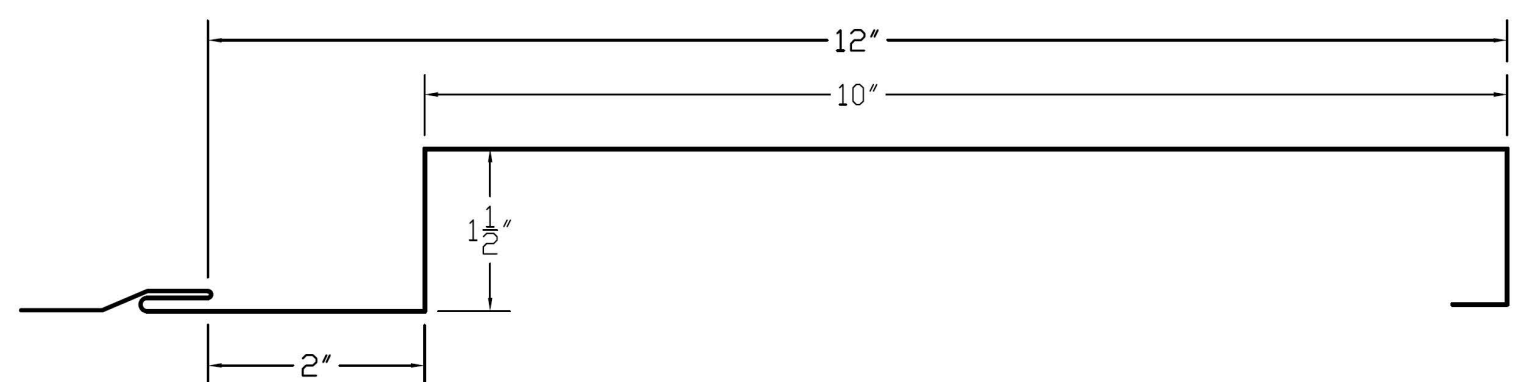

TITANTEK™ LARGE BOXRIB (LBR) VariPanel™

VariPanel™ is a system of similar profile architectural metal claddings that can be used interchangeably, varied, staggered, or randomized by color or profile, allowing designers the freedom to create their own unique and durable exterior aesthetics.

The LARGE BOXRIB VariPanel system features three (3) panel profiles in a very popular box rib aesthetic. Oversized ribs create a deeper reveal that will stand out from a distance, creating deeper shadows and increasing rib distinction. Combine these panels in a pattern, different colors, or install them randomly to create a unique aesthetic.

LBR 1

LBR 1 PROFILE

LBR 2

LBR 2 PROFILE

LBR 3

LBR 3 PROFILE

| VariPanel Type | Standard Widths | Available In Lengths | Materials | Testing / Certifications |
|----------------|-----------------|----------------------|---|------------------------------|
| LBR1 | 12" | 2-20 Feet | Galvalume: 24 GA, 22 GA Aluminum: .040, .032 | ASTM E283, E330, E331, E1592 |
| LBR2 | 12" | 2-20 Feet | Galvalume: 24 GA, 22 GA Aluminum: .040, .032 | ASTM E283, E330, E331, E1592 |
| LBR3 | 12" | 2-20 Feet | Galvalume: 24 GA, 22 GA Aluminum: .040, .032 | ASTM E283, E330, E331, E1592 |