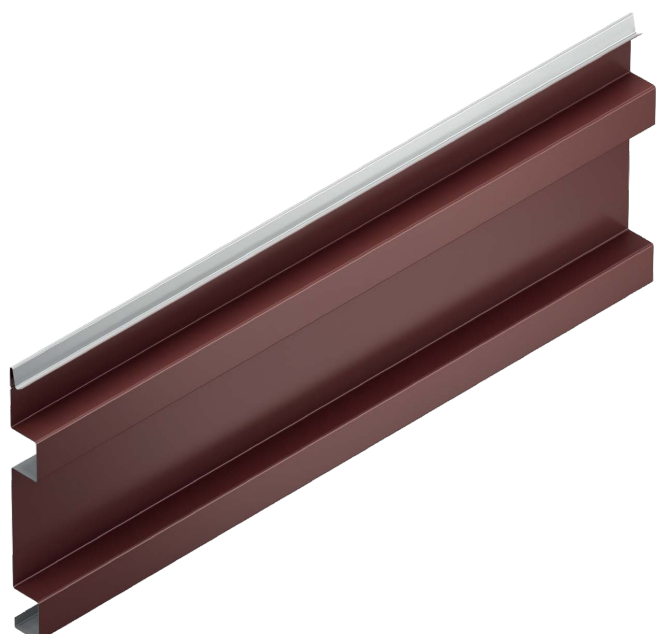

TITANTEK™ LARGE BOXRIB (LBR) VariPanel™

VariPanel™ is a system of similar profile architectural metal claddings that can be used interchangeably, varied, staggered, or randomized by color or profile, allowing designers the freedom to create their own unique and durable exterior aesthetics.

The LARGE BOXRIB VariPanel system features three (3) panel profiles in a very popular box rib aesthetic. Oversized ribs create a deeper reveal that will stand out from a distance, creating deeper shadows and increasing rib distinction. Combine these panels in a pattern, different colors, or install them randomly to create a unique aesthetic.

LBR 1

LBR 1 PROFILE

LBR 2

LBR 2 PROFILE

LBR 3

LBR 3 PROFILE

| VariPanel Type | Standard Widths | Available In Lengths | Materials | Testing / Certifications |
|----------------|-----------------|----------------------|---|------------------------------|
| LBR1 | 12" | 2-20 Feet | Galvalume: 24 GA, 22 GA Aluminum: .040, .032 | ASTM E283, E330, E331, E1592 |
| LBR2 | 12" | 2-20 Feet | Galvalume: 24 GA, 22 GA Aluminum: .040, .032 | ASTM E283, E330, E331, E1592 |
| LBR3 | 12" | 2-20 Feet | Galvalume: 24 GA, 22 GA Aluminum: .040, .032 | ASTM E283, E330, E331, E1592 |