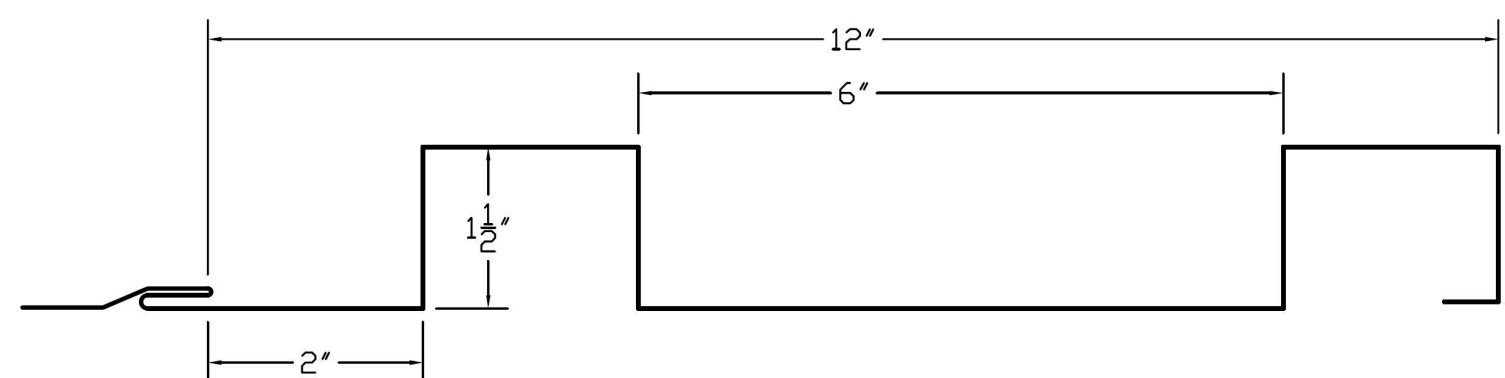

The LARGE BOXRIB VariPanel system features three (3) panel profiles in a very popular box rib aesthetic. Oversized ribs create a deeper reveal that will stand out from a distance, creating deeper shadows and increasing rib distinction. Combine these panels in a pattern, different colors, or install them randomly to create a unique aesthetic.

LBR 1

LBR 1 PROFILE

LBR 2

LBR 2 PROFILE

LBR 3

LBR 3 PROFILE

| VariPanel Type | Standard Widths | Available In Lengths | Materials | Testing / Certifications |
|----------------|-----------------|----------------------|---|------------------------------|
| LBR1 | 12" | 2-20 Feet | Galvalume: 24 GA, 22 GA Aluminum: .040, .032 | ASTM E283, E330, E331, E1592 |
| LBR2 | 12" | 2-20 Feet | Galvalume: 24 GA, 22 GA Aluminum: .040, .032 | ASTM E283, E330, E331, E1592 |
| LBR3 | 12" | 2-20 Feet | Galvalume: 24 GA, 22 GA Aluminum: .040, .032 | ASTM E283, E330, E331, E1592 |