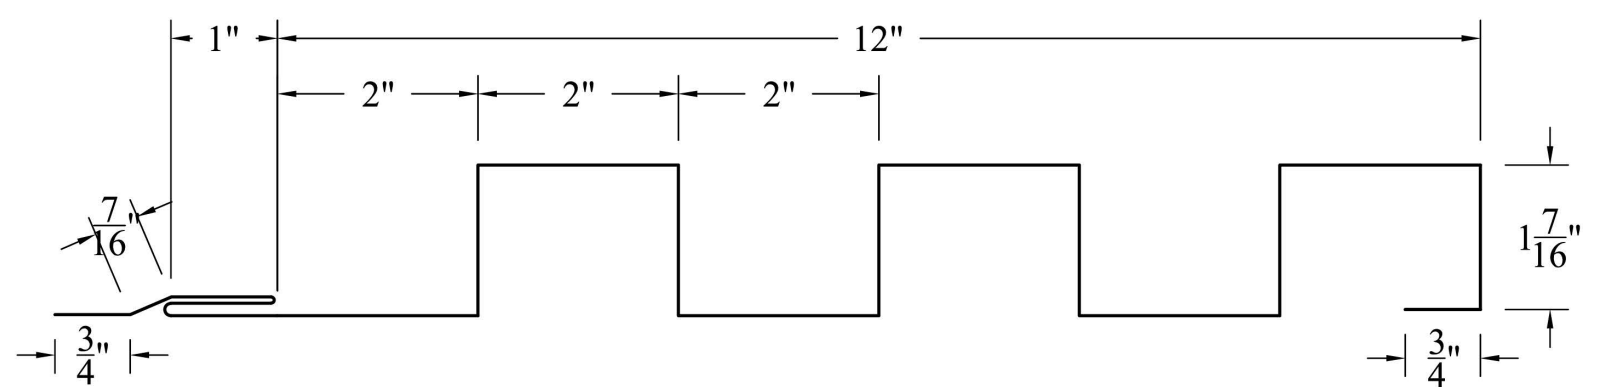

The LARGE BOXRIB VariPanel system features three (3) panel profiles in a very popular box rib aesthetic. Oversized ribs create a deeper reveal that will stand out from a distance, creating deeper shadows and increasing rib distinction. Combine these panels in a pattern, different colors, or install them randomly to create a unique aesthetic.

LBR 1

LBR 1 PROFILE

LBR 2

LBR 2 PROFILE

LBR 3

LBR 3 PROFILE

| VariPanel Type | Standard Widths | Available In Lengths | Materials | Testing / Certifications |
|----------------|-----------------|----------------------|---|------------------------------|
| LBR1 | 12" | 2-20 Feet | Galvalume: 24 GA, 22 GA Aluminum: .040, .032 | ASTM E283, E330, E331, E1592 |
| LBR2 | 12" | 2-20 Feet | Galvalume: 24 GA, 22 GA Aluminum: .040, .032 | ASTM E283, E330, E331, E1592 |
| LBR3 | 12" | 2-20 Feet | Galvalume: 24 GA, 22 GA Aluminum: .040, .032 | ASTM E283, E330, E331, E1592 |