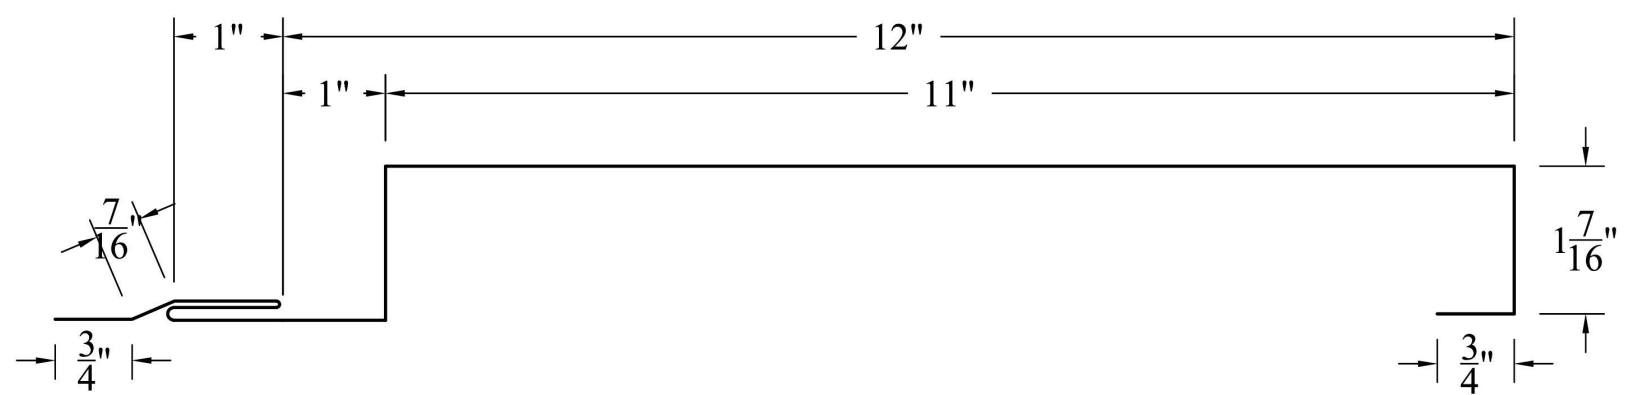

TITANTEK™ LARGE BOXRIB (LBR) VariPanel™

VariPanel™ is a system of similar profile architectural metal claddings that can be used interchangeably, varied, staggered, or randomized by color or profile, allowing designers the freedom to create their own unique and durable exterior aesthetics.

The LARGE BOXRIB VariPanel system features three (3) panel profiles in a very popular box rib aesthetic. Oversized ribs create a deeper reveal that will stand out from a distance, creating deeper shadows and increasing rib distinction. Combine these panels in a pattern, different colors, or install them randomly to create a unique aesthetic.

LBR 1

LBR 1 PROFILE

LBR 2

LBR 2 PROFILE

LBR 3

LBR 3 PROFILE

| VariPanel Type | Standard Widths | Available In Lengths | Materials | Testing / Certifications |
|----------------|-----------------|----------------------|---|------------------------------|
| LBR1 | 12" | 2-20 Feet | Galvalume: 24 GA, 22 GA Aluminum: .040, .032 | ASTM E283, E330, E331, E1592 |
| LBR2 | 12" | 2-20 Feet | Galvalume: 24 GA, 22 GA Aluminum: .040, .032 | ASTM E283, E330, E331, E1592 |
| LBR3 | 12" | 2-20 Feet | Galvalume: 24 GA, 22 GA Aluminum: .040, .032 | ASTM E283, E330, E331, E1592 |