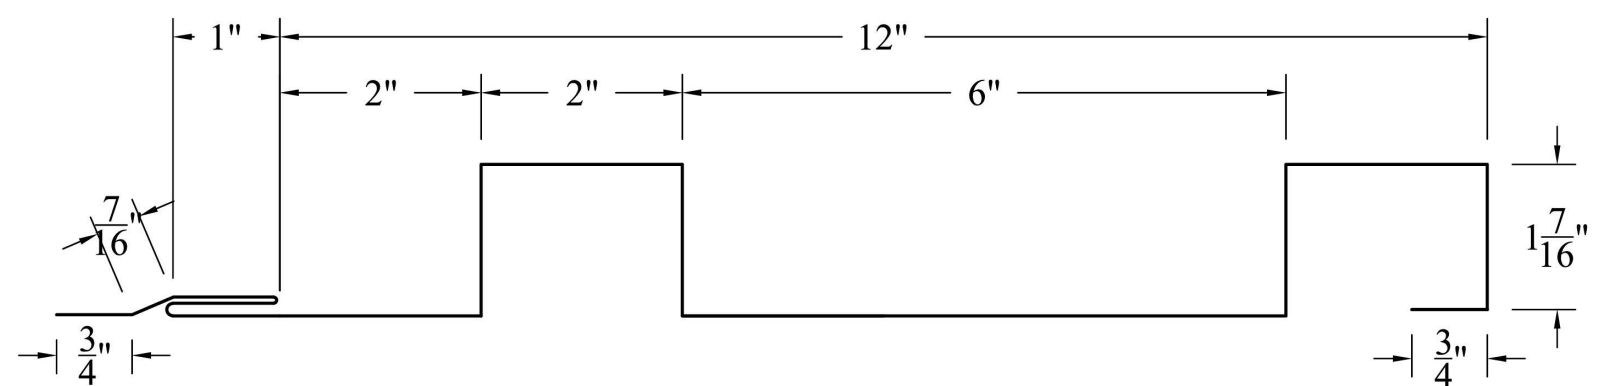

The LARGE BOXRIB VariPanel system features three (3) panel profiles in a very popular box rib aesthetic. Oversized ribs create a deeper reveal that will stand out from a distance, creating deeper shadows and increasing rib distinction. Combine these panels in a pattern, different colors, or install them randomly to create a unique aesthetic.

LBR 1

LBR 1 PROFILE

LBR 2

LBR 2 PROFILE

LBR 3

LBR 3 PROFILE

| VariPanel Type | Standard Widths | Available In Lengths | Materials | Testing / Certifications |
|----------------|-----------------|----------------------|---|------------------------------|
| LBR1 | 12" | 2-20 Feet | Galvalume: 24 GA, 22 GA Aluminum: .040, .032 | ASTM E283, E330, E331, E1592 |
| LBR2 | 12" | 2-20 Feet | Galvalume: 24 GA, 22 GA Aluminum: .040, .032 | ASTM E283, E330, E331, E1592 |
| LBR3 | 12" | 2-20 Feet | Galvalume: 24 GA, 22 GA Aluminum: .040, .032 | ASTM E283, E330, E331, E1592 |