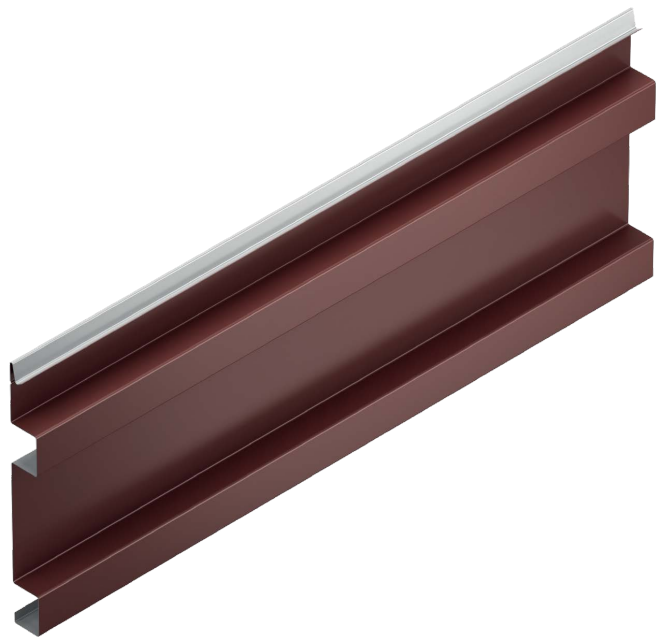

TITANTEK™ LARGE BOXRIB (LBR) VariPanel™

VariPanel™ is a system of similar profile architectural metal claddings that can be used interchangeably, varied, staggered, or randomized by color or profile, allowing designers the freedom to create their own unique and durable exterior aesthetics.

The LARGE BOXRIB VariPanel system features three (3) panel profiles in a very popular box rib aesthetic. Oversized ribs create a deeper reveal that will stand out from a distance, creating deeper shadows and increasing rib distinction. Combine these panels in a pattern, different colors, or install them randomly to create a unique aesthetic.

LBR 1

LBR 1 PROFILE

LBR 2

LBR 2 PROFILE

LBR 3

LBR 3 PROFILE

| VariPanel Type | Standard Widths | Available In Lengths | Materials | Testing / Certifications |
|----------------|-----------------|----------------------|---|------------------------------|
| LBR1 | 12" | 2-20 Feet | Galvalume: 24 GA, 22 GA Aluminum: .040, .032 | ASTM E283, E330, E331, E1592 |
| LBR2 | 12" | 2-20 Feet | Galvalume: 24 GA, 22 GA Aluminum: .040, .032 | ASTM E283, E330, E331, E1592 |
| LBR3 | 12" | 2-20 Feet | Galvalume: 24 GA, 22 GA Aluminum: .040, .032 | ASTM E283, E330, E331, E1592 |