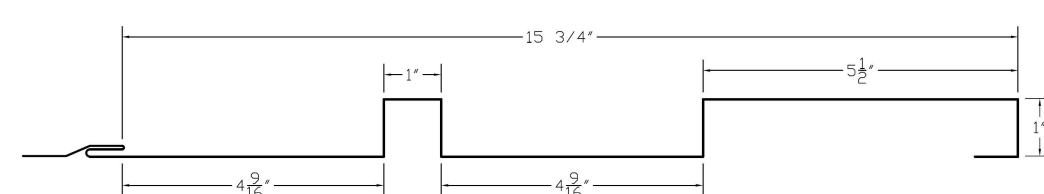

The **BOXRIB** VariPanel system features four (4) panel profiles in a very popular box rib aesthetic. Use any panel separately or together, these four panels will create unique eye-catching shadow lines and interesting aesthetics. With a vast assortment of colors and textured finishes in 40-year PVDF coatings, use both panel profiles together or in any order to make your lasting, low-maintenance exterior stand out from the rest.

VariPanel™  
1 RIB

VariPanel™ 1 RIB (SIDEVIEW)

VariPanel™  
2 RIB

VariPanel™ 2 RIB (SIDEVIEW)

VariPanel™  
3 RIB

VariPanel™ 3 RIB (SIDEVIEW)

VariPanel™  
4 RIB

VariPanel™ 4 RIB (SIDEVIEW)