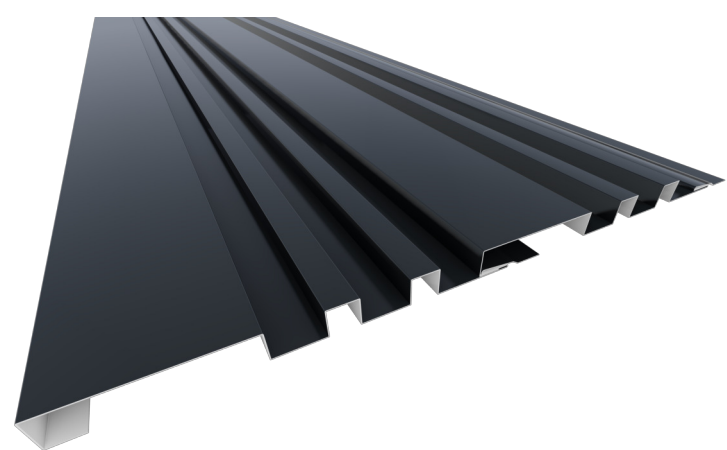

## TITANTEK™ BOXRIB VariPanel™

VariPanel™ is a system of similar profile architectural metal claddings that can be used interchangeably, varied, staggered, or randomized by color or profile, allowing designers the freedom to create their own unique and durable exterior aesthetics.

The **BOXRIB** VariPanel system features four (4) panel profiles in a very popular box rib aesthetic. Use any panel separately or together, these four panels will create unique eye-catching shadow lines and interesting aesthetics. With a vast assortment of colors and textured finishes in 40-year PVDF coatings, use both panel profiles together or in any order to make your lasting, low-maintenance exterior stand out from the rest.

VariPanel™  
1 RIB

VariPanel™ 1 RIB (SIDEVIEW)

VariPanel™  
2 RIB

VariPanel™ 2 RIB (SIDEVIEW)

VariPanel™  
3 RIB

VariPanel™ 3 RIB (SIDEVIEW)

VariPanel™  
4 RIB

VariPanel™ 4 RIB (SIDEVIEW)