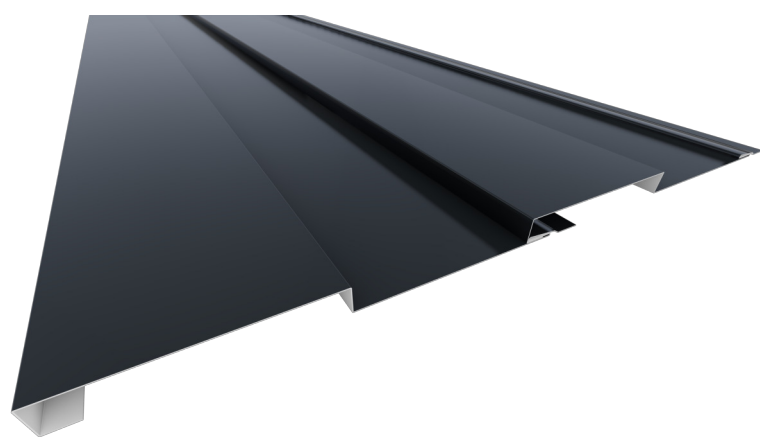

## TITANTEK™ BOXRIB VariPanel™

VariPanel™ is a system of similar profile architectural metal claddings that can be used interchangeably, varied, staggered, or randomized by color or profile, allowing designers the freedom to create their own unique and durable exterior aesthetics.

The **BOXRIB** VariPanel system features four (4) panel profiles in a very popular box rib aesthetic. Use any panel separately or together, these four panels will create unique eye-catching shadow lines and interesting aesthetics. With a vast assortment of colors and textured finishes in 40-year PVDF coatings, use both panel profiles together or in any order to make your lasting, low-maintenance exterior stand out from the rest.

VariPanel™  
1 RIB

VariPanel™ 1 RIB (SIDEVIEW)

VariPanel™  
2 RIB

VariPanel™ 2 RIB (SIDEVIEW)

VariPanel™  
3 RIB

VariPanel™ 3 RIB (SIDEVIEW)

VariPanel™  
4 RIB

VariPanel™ 4 RIB (SIDEVIEW)