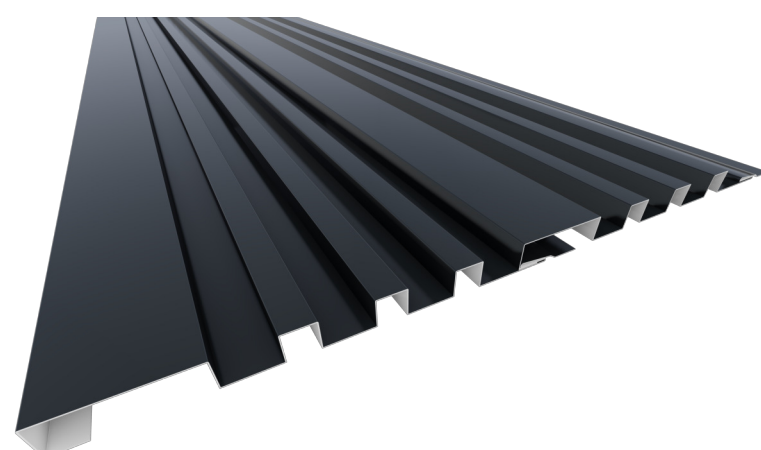

## TITANTEK™ BOXRIB VariPanel™

VariPanel™ is a system of similar profile architectural metal claddings that can be used interchangeably, varied, staggered, or randomized by color or profile, allowing designers the freedom to create their own unique and durable exterior aesthetics.

The **BOXRIB** VariPanel system features four (4) panel profiles in a very popular box rib aesthetic. Use any panel separately or together, these four panels will create unique eye-catching shadow lines and interesting aesthetics. With a vast assortment of colors and textured finishes in 40-year PVDF coatings, use both panel profiles together or in any order to make your lasting, low-maintenance exterior stand out from the rest.

VariPanel™  
1 RIB

VariPanel™ 1 RIB (SIDEVIEW)

VariPanel™  
2 RIB

VariPanel™ 2 RIB (SIDEVIEW)

VariPanel™  
3 RIB

VariPanel™ 3 RIB (SIDEVIEW)

VariPanel™  
4 RIB

VariPanel™ 4 RIB (SIDEVIEW)