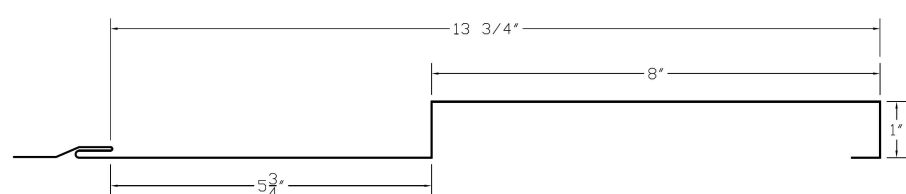

## TITANTEK™ BOXRIB VariPanel™

VariPanel™ is a system of similar profile architectural metal claddings that can be used interchangeably, varied, staggered, or randomized by color or profile, allowing designers the freedom to create their own unique and durable exterior aesthetics.

The **BOXRIB** VariPanel system features four (4) panel profiles in a very popular box rib aesthetic. Use any panel separately or together, these four panels will create unique eye-catching shadow lines and interesting aesthetics. With a vast assortment of colors and textured finishes in 40-year PVDF coatings, use both panel profiles together or in any order to make your lasting, low-maintenance exterior stand out from the rest.

VariPanel™  
1 RIB

VariPanel™ 1 RIB (SIDEVIEW)

VariPanel™  
2 RIB

VariPanel™ 2 RIB (SIDEVIEW)

VariPanel™  
3 RIB

VariPanel™ 3 RIB (SIDEVIEW)

VariPanel™  
4 RIB

VariPanel™ 4 RIB (SIDEVIEW)