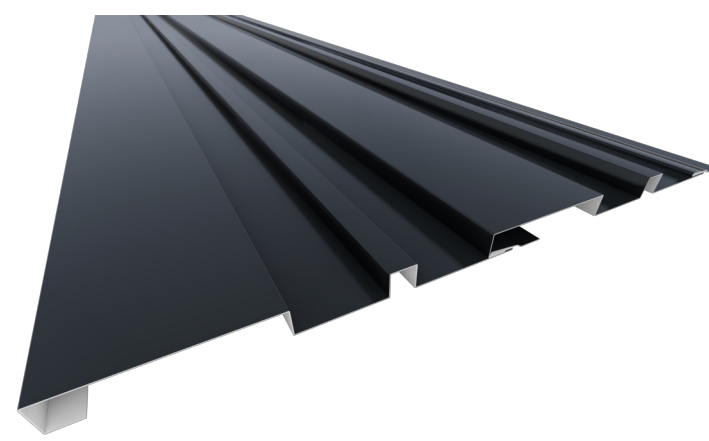

## TITANTEK™ BOXRIB VariPanel™

VariPanel™ is a system of similar profile architectural metal claddings that can be used interchangeably, varied, staggered, or randomized by color or profile, allowing designers the freedom to create their own unique and durable exterior aesthetics.

The **BOXRIB** VariPanel system features four (4) panel profiles in a very popular box rib aesthetic. Use any panel separately or together, these four panels will create unique eye-catching shadow lines and interesting aesthetics. With a vast assortment of colors and textured finishes in 40-year PVDF coatings, use both panel profiles together or in any order to make your lasting, low-maintenance exterior stand out from the rest.

VariPanel™  
1 RIB

VariPanel™ 1 RIB (SIDEVIEW)

VariPanel™  
2 RIB

VariPanel™ 2 RIB (SIDEVIEW)

VariPanel™  
3 RIB

VariPanel™ 3 RIB (SIDEVIEW)

VariPanel™  
4 RIB

VariPanel™ 4 RIB (SIDEVIEW)