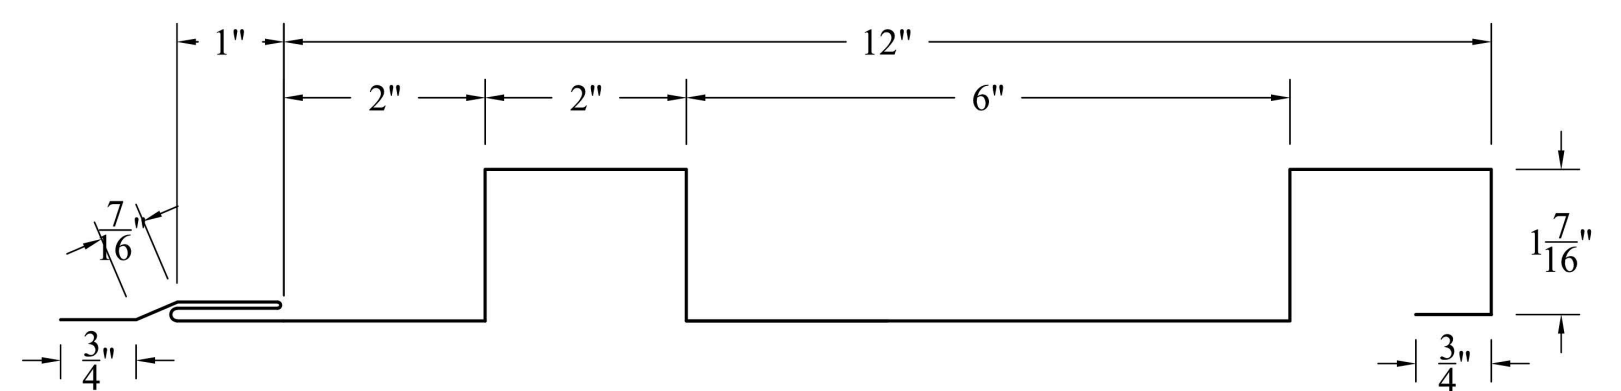

The LARGE BOXRIB VariPanel system features three (3) panel profiles in a very popular box rib aesthetic. Oversized ribs create a deeper reveal that will stand out from a distance, creating deeper shadows and increasing rib distinction. Combine these panels in a pattern, different colors, or install them randomly to create a unique aesthetic.

LBR 1

LBR 1 PROFILE

LBR 2

LBR 2 PROFILE

LBR 3

LBR 3 PROFILE

VariPanel Type	Standard Widths	Available In Lengths	Materials	Testing / Certifications
LBR1	12"	2-20 Feet	Galvalume: 24 GA, 22 GA Aluminum: .040, .032	ASTM E283, E330, E331, E1592
LBR2	12"	2-20 Feet	Galvalume: 24 GA, 22 GA Aluminum: .040, .032	ASTM E283, E330, E331, E1592
LBR3	12"	2-20 Feet	Galvalume: 24 GA, 22 GA Aluminum: .040, .032	ASTM E283, E330, E331, E1592