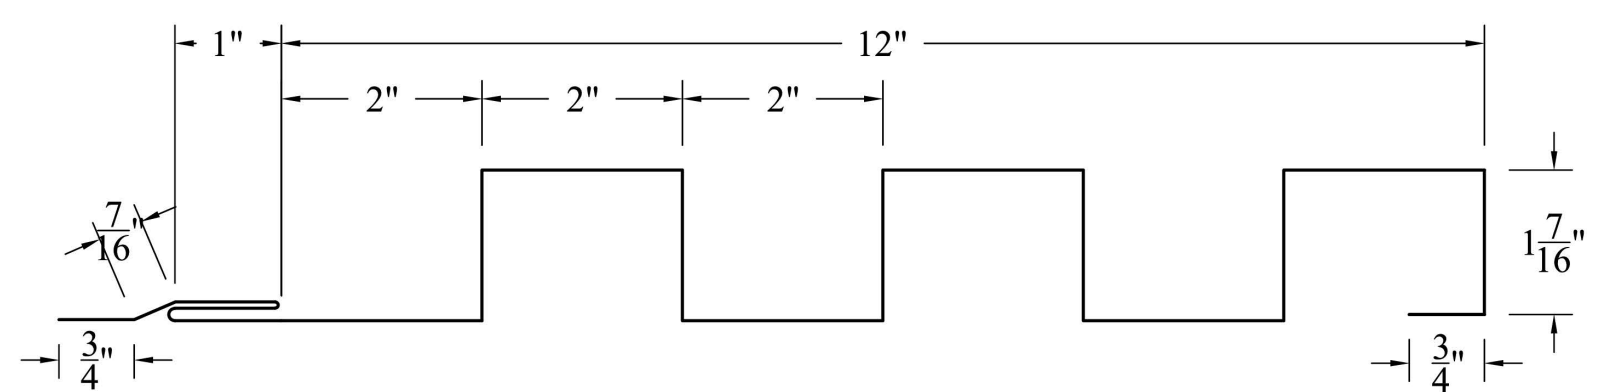

The LARGE BOXRIB VariPanel system features three (3) panel profiles in a very popular box rib aesthetic. Oversized ribs create a deeper reveal that will stand out from a distance, creating deeper shadows and increasing rib distinction. Combine these panels in a pattern, different colors, or install them randomly to create a unique aesthetic.

LBR 1

LBR 1 PROFILE

LBR 2

LBR 2 PROFILE

LBR 3

LBR 3 PROFILE

VariPanel Type	Standard Widths	Available In Lengths	Materials	Testing / Certifications
LBR1	12"	2-20 Feet	Galvalume: 24 GA, 22 GA Aluminum: .040, .032	ASTM E283, E330, E331, E1592
LBR2	12"	2-20 Feet	Galvalume: 24 GA, 22 GA Aluminum: .040, .032	ASTM E283, E330, E331, E1592
LBR3	12"	2-20 Feet	Galvalume: 24 GA, 22 GA Aluminum: .040, .032	ASTM E283, E330, E331, E1592