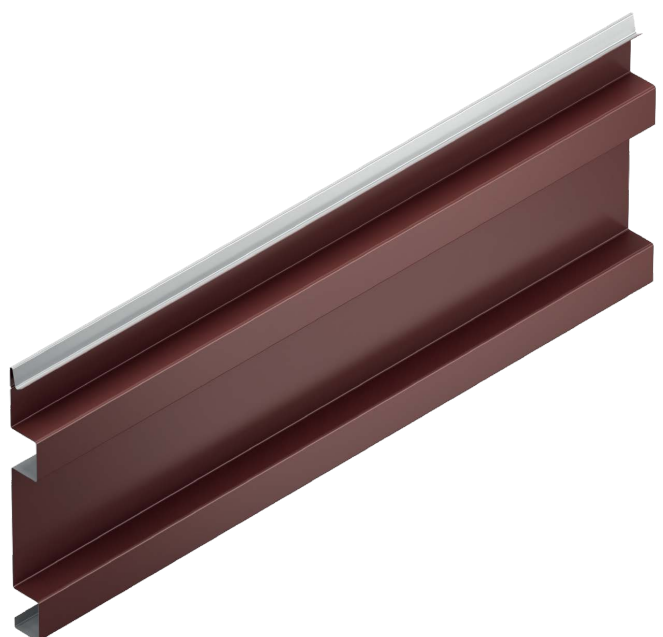

TITANTEK™ LARGE BOXRIB (LBR) VariPanel™

VariPanel™ is a system of similar profile architectural metal claddings that can be used interchangeably, varied, staggered, or randomized by color or profile, allowing designers the freedom to create their own unique and durable exterior aesthetics.

The LARGE BOXRIB VariPanel system features three (3) panel profiles in a very popular box rib aesthetic. Oversized ribs create a deeper reveal that will stand out from a distance, creating deeper shadows and increasing rib distinction. Combine these panels in a pattern, different colors, or install them randomly to create a unique aesthetic.

LBR 1

LBR 1 PROFILE

LBR 2

LBR 2 PROFILE

LBR 3

LBR 3 PROFILE

VariPanel Type	Standard Widths	Available In Lengths	Materials	Testing / Certifications
LBR1	12"	2-20 Feet	Galvalume: 24 GA, 22 GA Aluminum: .040, .032	ASTM E283, E330, E331, E1592
LBR2	12"	2-20 Feet	Galvalume: 24 GA, 22 GA Aluminum: .040, .032	ASTM E283, E330, E331, E1592
LBR3	12"	2-20 Feet	Galvalume: 24 GA, 22 GA Aluminum: .040, .032	ASTM E283, E330, E331, E1592