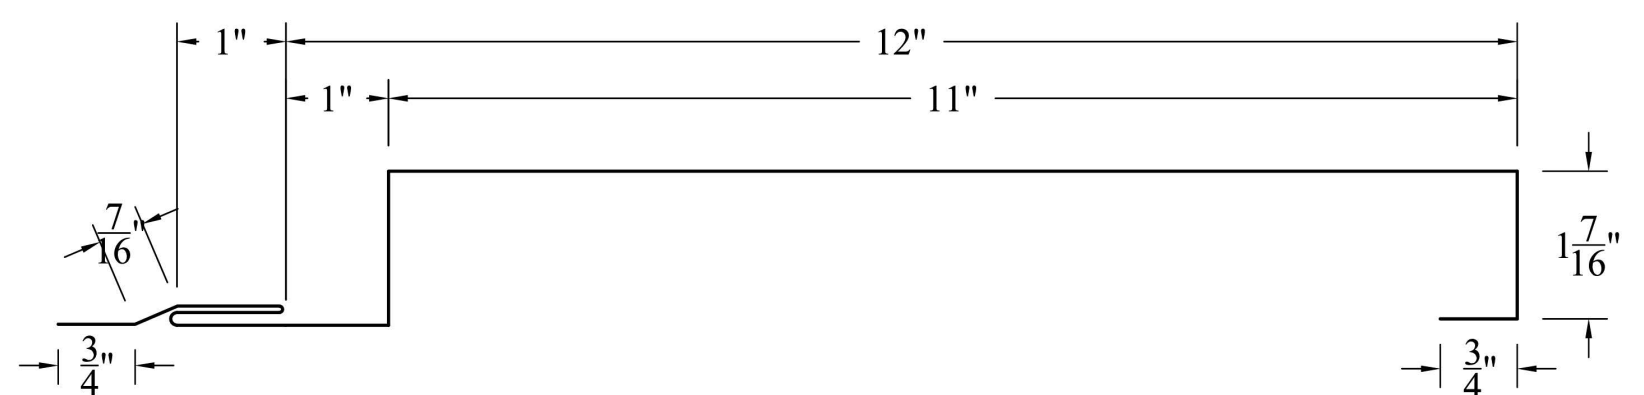

TITANTEK™ LARGE BOXRIB (LBR) VariPanel™

VariPanel™ is a system of similar profile architectural metal claddings that can be used interchangeably, varied, staggered, or randomized by color or profile, allowing designers the freedom to create their own unique and durable exterior aesthetics.

The LARGE BOXRIB VariPanel system features three (3) panel profiles in a very popular box rib aesthetic. Oversized ribs create a deeper reveal that will stand out from a distance, creating deeper shadows and increasing rib distinction. Combine these panels in a pattern, different colors, or install them randomly to create a unique aesthetic.

LBR 1

LBR 1 PROFILE

LBR 2

LBR 2 PROFILE

LBR 3

LBR 3 PROFILE

VariPanel Type	Standard Widths	Available In Lengths	Materials	Testing / Certifications
LBR1	12"	2-20 Feet	Galvalume: 24 GA, 22 GA Aluminum: .040, .032	ASTM E283, E330, E331, E1592
LBR2	12"	2-20 Feet	Galvalume: 24 GA, 22 GA Aluminum: .040, .032	ASTM E283, E330, E331, E1592
LBR3	12"	2-20 Feet	Galvalume: 24 GA, 22 GA Aluminum: .040, .032	ASTM E283, E330, E331, E1592