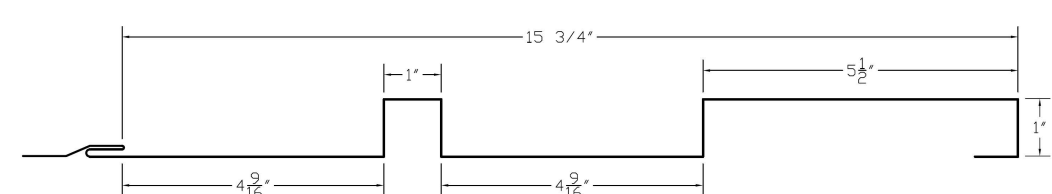

The **BOXRIB** VariPanel system features four (4) panel profiles in a very popular box rib aesthetic. Use any panel separately or together, these four panels will create unique eye-catching shadow lines and interesting aesthetics. With a vast assortment of colors and textured finishes in 40-year PVDF coatings, use both panel profiles together or in any order to make your lasting, low-maintenance exterior stand out from the rest.

VariPanel™
1 RIB

VariPanel™ 1 RIB (SIDEVIEW)

VariPanel™
2 RIB

VariPanel™ 2 RIB (SIDEVIEW)

VariPanel™
3 RIB

VariPanel™ 3 RIB (SIDEVIEW)

VariPanel™
4 RIB

VariPanel™ 4 RIB (SIDEVIEW)