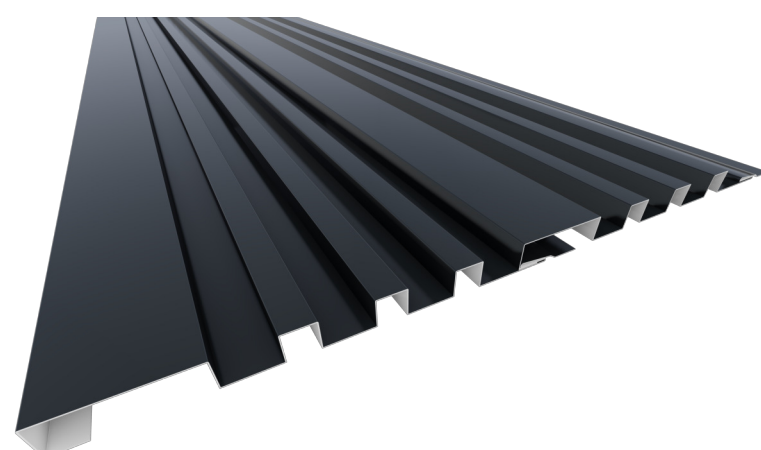

TITANTEK™ BOXRIB VariPanel™

VariPanel™ is a system of similar profile architectural metal claddings that can be used interchangeably, varied, staggered, or randomized by color or profile, allowing designers the freedom to create their own unique and durable exterior aesthetics.

The **BOXRIB** VariPanel system features four (4) panel profiles in a very popular box rib aesthetic. Use any panel separately or together, these four panels will create unique eye-catching shadow lines and interesting aesthetics. With a vast assortment of colors and textured finishes in 40-year PVDF coatings, use both panel profiles together or in any order to make your lasting, low-maintenance exterior stand out from the rest.

VariPanel™
1 RIB

VariPanel™ 1 RIB (SIDEVIEW)

VariPanel™
2 RIB

VariPanel™ 2 RIB (SIDEVIEW)

VariPanel™
3 RIB

VariPanel™ 3 RIB (SIDEVIEW)

VariPanel™
4 RIB

VariPanel™ 4 RIB (SIDEVIEW)