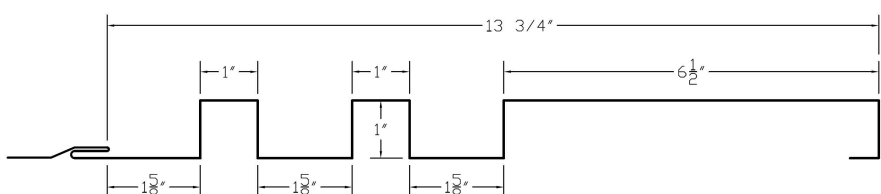

The **BOXRIB** VariPanel system features four (4) panel profiles in a very popular box rib aesthetic. Use any panel separately or together, these four panels will create unique eye-catching shadow lines and interesting aesthetics. With a vast assortment of colors and textured finishes in 40-year PVDF coatings, use both panel profiles together or in any order to make your lasting, low-maintenance exterior stand out from the rest.

VariPanel™
1 RIB

VariPanel™ 1 RIB (SIDEVIEW)

VariPanel™
2 RIB

VariPanel™ 2 RIB (SIDEVIEW)

VariPanel™
3 RIB

VariPanel™ 3 RIB (SIDEVIEW)

VariPanel™
4 RIB

VariPanel™ 4 RIB (SIDEVIEW)

VariPanel Type	Standard Widths	Available In Lengths	Materials	Testing / Certifications
1RIB	13.75"	2-20 Feet	Galvalume: 24 GA, 22 GA Aluminum: .040, .032	ASTM E283, E330, E331, E1592
2RIB	15.75"	2-20 Feet	Galvalume: 24 GA, 22 GA Aluminum: .040, .032	ASTM E283, E330, E331, E1592
3RIB	13.75"	2-20 Feet	Galvalume: 24 GA, 22 GA Aluminum: .040, .032	ASTM E283, E330, E331, E1592
4RIB	12"	2-20 Feet	Galvalume: 24 GA, 22 GA Aluminum: .040, .032	ASTM E283, E330, E331, E1592