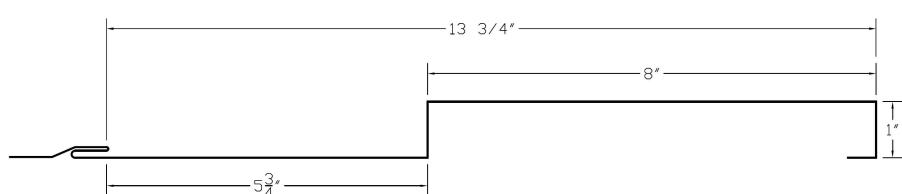

TITANTEK™ BOXRIB VariPanel™

VariPanel™ is a system of similar profile architectural metal claddings that can be used interchangeably, varied, staggered, or randomized by color or profile, allowing designers the freedom to create their own unique and durable exterior aesthetics.

The **BOXRIB** VariPanel system features four (4) panel profiles in a very popular box rib aesthetic. Use any panel separately or together, these four panels will create unique eye-catching shadow lines and interesting aesthetics. With a vast assortment of colors and textured finishes in 40-year PVDF coatings, use both panel profiles together or in any order to make your lasting, low-maintenance exterior stand out from the rest.

VariPanel™
1 RIB

VariPanel™ 1 RIB (SIDEVIEW)

VariPanel™
2 RIB

VariPanel™ 2 RIB (SIDEVIEW)

VariPanel™
3 RIB

VariPanel™ 3 RIB (SIDEVIEW)

VariPanel™
4 RIB

VariPanel™ 4 RIB (SIDEVIEW)