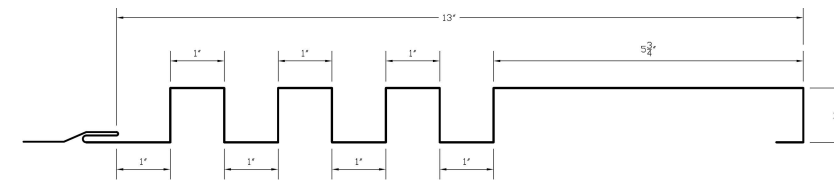

The **BOXRIB** VariPanel system features four (4) panel profiles in a very popular box rib aesthetic. Use any panel separately or together, these four panels will create unique eye-catching shadow lines and interesting aesthetics. With a vast assortment of colors and textured finishes in 40-year PVDF coatings, use both panel profiles together or in any order to make your lasting, low-maintenance exterior stand out from the rest.

VariPanel™
1 RIB

VariPanel™ 1 RIB (SIDEVIEW)

VariPanel™
2 RIB

VariPanel™ 2 RIB (SIDEVIEW)

VariPanel™
3 RIB

VariPanel™ 3 RIB (SIDEVIEW)

VariPanel™
4 RIB

VariPanel™ 4 RIB (SIDEVIEW)

VariPanel Type	Standard Widths	Available In Lengths	Materials	Testing / Certifications
1RIB	14.75"	2-20 Feet	Galvalume: 24 GA, 22 GA Aluminum: .040, .032	ASTM E283, E330, E331, E1592
2RIB	16.75"	2-20 Feet	Galvalume: 24 GA, 22 GA Aluminum: .040, .032	ASTM E283, E330, E331, E1592
3RIB	14.75"	2-20 Feet	Galvalume: 24 GA, 22 GA Aluminum: .040, .032	ASTM E283, E330, E331, E1592
4RIB	13"	2-20 Feet	Galvalume: 24 GA, 22 GA Aluminum: .040, .032	ASTM E283, E330, E331, E1592