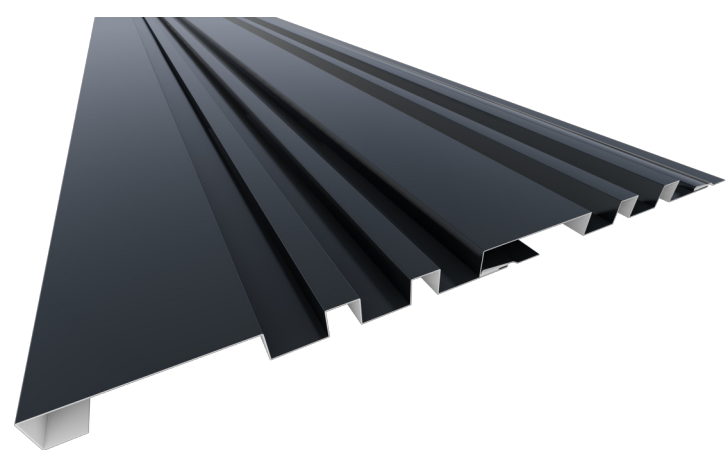

TITANTEK™ BOXRIB VariPanel™

VariPanel™ is a system of similar profile architectural metal claddings that can be used interchangeably, varied, staggered, or randomized by color or profile, allowing designers the freedom to create their own unique and durable exterior aesthetics.

The **BOXRIB** VariPanel system features four (4) panel profiles in a very popular box rib aesthetic. Use any panel separately or together, these four panels will create unique eye-catching shadow lines and interesting aesthetics. With a vast assortment of colors and textured finishes in 40-year PVDF coatings, use both panel profiles together or in any order to make your lasting, low-maintenance exterior stand out from the rest.

VariPanel™
1 RIB

VariPanel™ 1 RIB (SIDEVIEW)

VariPanel™
2 RIB

VariPanel™ 2 RIB (SIDEVIEW)

VariPanel™
3 RIB

VariPanel™ 3 RIB (SIDEVIEW)

VariPanel™
4 RIB

VariPanel™ 4 RIB (SIDEVIEW)