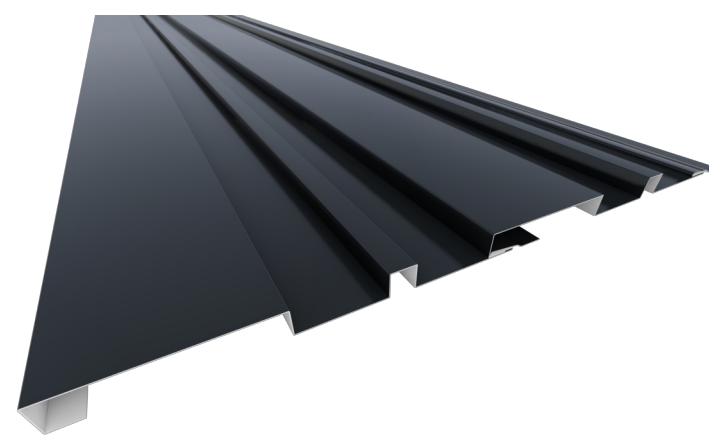

TITANTEK™ BOXRIB VariPanel™

VariPanel™ is a system of similar profile architectural metal claddings that can be used interchangeably, varied, staggered, or randomized by color or profile, allowing designers the freedom to create their own unique and durable exterior aesthetics.

The **BOXRIB** VariPanel system features four (4) panel profiles in a very popular box rib aesthetic. Use any panel separately or together, these four panels will create unique eye-catching shadow lines and interesting aesthetics. With a vast assortment of colors and textured finishes in 40-year PVDF coatings, use both panel profiles together or in any order to make your lasting, low-maintenance exterior stand out from the rest.

VariPanel™
1 RIB

VariPanel™ 1 RIB (SIDEVIEW)

VariPanel™
2 RIB

VariPanel™ 2 RIB (SIDEVIEW)

VariPanel™
3 RIB

VariPanel™ 3 RIB (SIDEVIEW)

VariPanel™
4 RIB

VariPanel™ 4 RIB (SIDEVIEW)