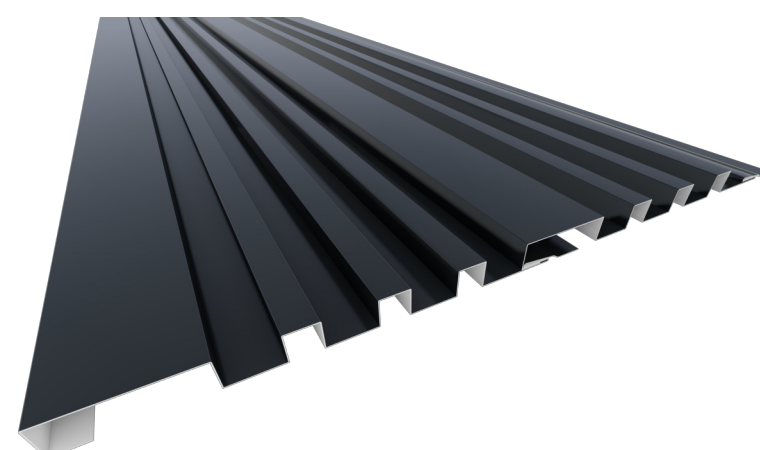

TITANTEK™ BOXRIB VariPanel™

VariPanel™ is a system of similar profile architectural metal claddings that can be used interchangeably, varied, staggered, or randomized by color or profile, allowing designers the freedom to create their own unique and durable exterior aesthetics.

The **BOXRIB** VariPanel system features four (4) panel profiles in a very popular box rib aesthetic. Use any panel separately or together, these four panels will create unique eye-catching shadow lines and interesting aesthetics. With a vast assortment of colors and textured finishes in 40-year PVDF coatings, use both panel profiles together or in any order to make your lasting, low-maintenance exterior stand out from the rest.

VariPanel™
1 RIB

VariPanel™ 1 RIB (SIDEVIEW)

VariPanel™
2 RIB

VariPanel™ 2 RIB (SIDEVIEW)

VariPanel™
3 RIB

VariPanel™ 3 RIB (SIDEVIEW)

VariPanel™
4 RIB

VariPanel™ 4 RIB (SIDEVIEW)