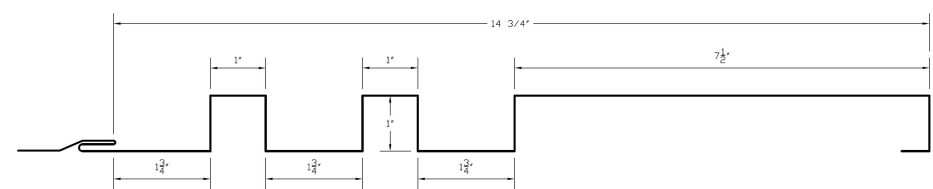

The **BOXRIB** VariPanel system features four (4) panel profiles in a very popular box rib aesthetic. Use any panel separately or together, these four panels will create unique eye-catching shadow lines and interesting aesthetics. With a vast assortment of colors and textured finishes in 40-year PVDF coatings, use both panel profiles together or in any order to make your lasting, low-maintenance exterior stand out from the rest.

VariPanel™
1 RIB

VariPanel™ 1 RIB (SIDEVIEW)

VariPanel™
2 RIB

VariPanel™ 2 RIB (SIDEVIEW)

VariPanel™
3 RIB

VariPanel™ 3 RIB (SIDEVIEW)

VariPanel™
4 RIB

VariPanel™ 4 RIB (SIDEVIEW)

VariPanel Type	Standard Widths	Available In Lengths	Materials	Testing / Certifications
1RIB	14.75"	2-20 Feet	Galvalume: 24 GA, 22 GA Aluminum: .040, .032	ASTM E283, E330, E331, E1592
2RIB	16.75"	2-20 Feet	Galvalume: 24 GA, 22 GA Aluminum: .040, .032	ASTM E283, E330, E331, E1592
3RIB	14.75"	2-20 Feet	Galvalume: 24 GA, 22 GA Aluminum: .040, .032	ASTM E283, E330, E331, E1592
4RIB	13"	2-20 Feet	Galvalume: 24 GA, 22 GA Aluminum: .040, .032	ASTM E283, E330, E331, E1592