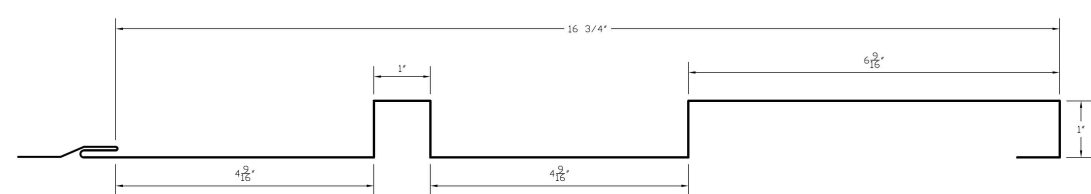

The **BOXRIB** VariPanel system features four (4) panel profiles in a very popular box rib aesthetic. Use any panel separately or together, these four panels will create unique eye-catching shadow lines and interesting aesthetics. With a vast assortment of colors and textured finishes in 40-year PVDF coatings, use both panel profiles together or in any order to make your lasting, low-maintenance exterior stand out from the rest.

VariPanel™
1 RIB

VariPanel™ 1 RIB (SIDEVIEW)

VariPanel™
2 RIB

VariPanel™ 2 RIB (SIDEVIEW)

VariPanel™
3 RIB

VariPanel™ 3 RIB (SIDEVIEW)

VariPanel™
4 RIB

VariPanel™ 4 RIB (SIDEVIEW)