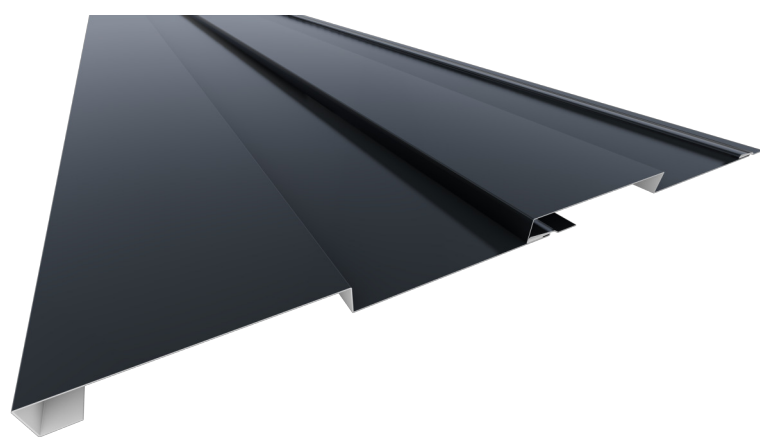

TITANTEK™ BOXRIB VariPanel™

VariPanel™ is a system of similar profile architectural metal claddings that can be used interchangeably, varied, staggered, or randomized by color or profile, allowing designers the freedom to create their own unique and durable exterior aesthetics.

The **BOXRIB** VariPanel system features four (4) panel profiles in a very popular box rib aesthetic. Use any panel separately or together, these four panels will create unique eye-catching shadow lines and interesting aesthetics. With a vast assortment of colors and textured finishes in 40-year PVDF coatings, use both panel profiles together or in any order to make your lasting, low-maintenance exterior stand out from the rest.

VariPanel™
1 RIB

VariPanel™ 1 RIB (SIDEVIEW)

VariPanel™
2 RIB

VariPanel™ 2 RIB (SIDEVIEW)

VariPanel™
3 RIB

VariPanel™ 3 RIB (SIDEVIEW)

VariPanel™
4 RIB

VariPanel™ 4 RIB (SIDEVIEW)