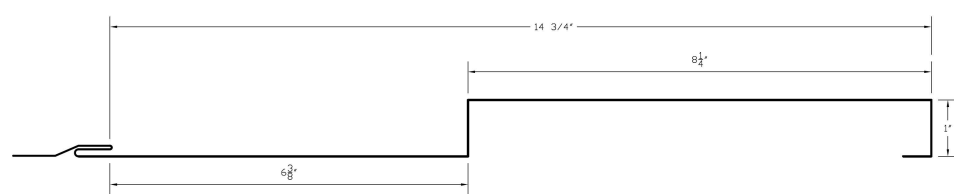

TITANTEK™ BOXRIB VariPanel™

VariPanel™ is a system of similar profile architectural metal claddings that can be used interchangeably, varied, staggered, or randomized by color or profile, allowing designers the freedom to create their own unique and durable exterior aesthetics.

The **BOXRIB** VariPanel system features four (4) panel profiles in a very popular box rib aesthetic. Use any panel separately or together, these four panels will create unique eye-catching shadow lines and interesting aesthetics. With a vast assortment of colors and textured finishes in 40-year PVDF coatings, use both panel profiles together or in any order to make your lasting, low-maintenance exterior stand out from the rest.

VariPanel™
1 RIB

VariPanel™ 1 RIB (SIDEVIEW)

VariPanel™
2 RIB

VariPanel™ 2 RIB (SIDEVIEW)

VariPanel™
3 RIB

VariPanel™ 3 RIB (SIDEVIEW)

VariPanel™
4 RIB

VariPanel™ 4 RIB (SIDEVIEW)

VariPanel Type	Standard Widths	Available In Lengths	Materials	Testing / Certifications
1RIB	14.75"	2-20 Feet	Galvalume: 24 GA, 22 GA Aluminum: .040, .032	ASTM E283, E330, E331, E1592
2RIB	16.75"	2-20 Feet	Galvalume: 24 GA, 22 GA Aluminum: .040, .032	ASTM E283, E330, E331, E1592
3RIB	14.75"	2-20 Feet	Galvalume: 24 GA, 22 GA Aluminum: .040, .032	ASTM E283, E330, E331, E1592
4RIB	13"	2-20 Feet	Galvalume: 24 GA, 22 GA Aluminum: .040, .032	ASTM E283, E330, E331, E1592